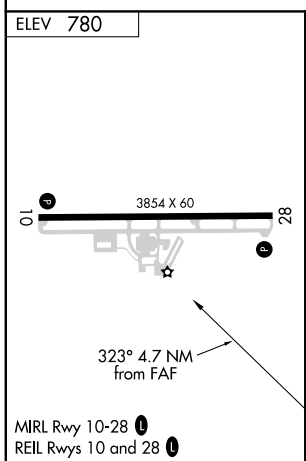

VOR/DME GEE 108.2 Chan 19	APP CRS 323°	Rwy Idg TDZE Apt Elev	N/A N/A 780

VOR-A
LE ROY (5G0)

⚠ NA Use Greater Rochester altimeter setting. Circling Rwy 10 NA at night. When Circling to Rwy 28 at night, operational VGSI required, remain on or above VGSI glidepath until threshold.	MISSED APPROACH: Climbing left turn to 4000 direct GEE VOR/DME and hold.

ROC ASOS 124.825	ROCHESTER APP CON 123.7 322.3	UNICOM 122.8 (CTAF)

FAF to MAP 4.7 NM					CATEGORY	A	B	C	D	
Knots	60	90	120	150	180	CIRCLING		1440-1	660 (700-1)	NA
Min:Sec	4:42	3:08	2:21	1:53	1:34					

NE-2, 08 OCT 2020 to 05 NOV 2020

NE-2, 08 OCT 2020 to 05 NOV 2020