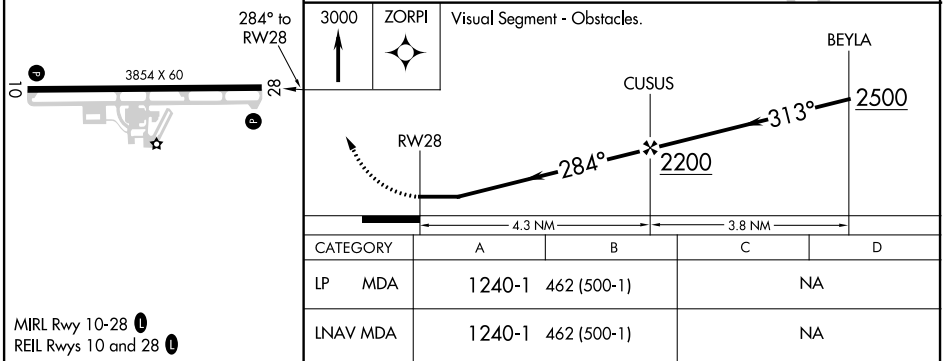

WAAS CH 69330 W28A	APP CRS 284°	Rwy Idg TDZE 778 Apt Elev 780	3854 778 780
--	------------------------	---	---

RNAV (GPS) RWY 28

LE ROY (5G0)

RNP APCH.	Procedure NA at night. Rwy 28 helicopter visibility reduction below 1 SM NA. Use Greater Rochester altimeter setting.	MISSED APPROACH: Climb to 3000 direct ZORPI and hold.
Procedure NA at night. Rwy 28 helicopter visibility reduction below 1 SM NA. Use Greater Rochester altimeter setting.		

ROC ASOS 124.825	ROCHESTER APP CON 123.7 322.3	UNICOM 122.8 (CTAF) 1
----------------------------	---	--

NE-2, 08 OCT 2020 to 05 NOV 2020

NE-2, 08 OCT 2020 to 05 NOV 2020