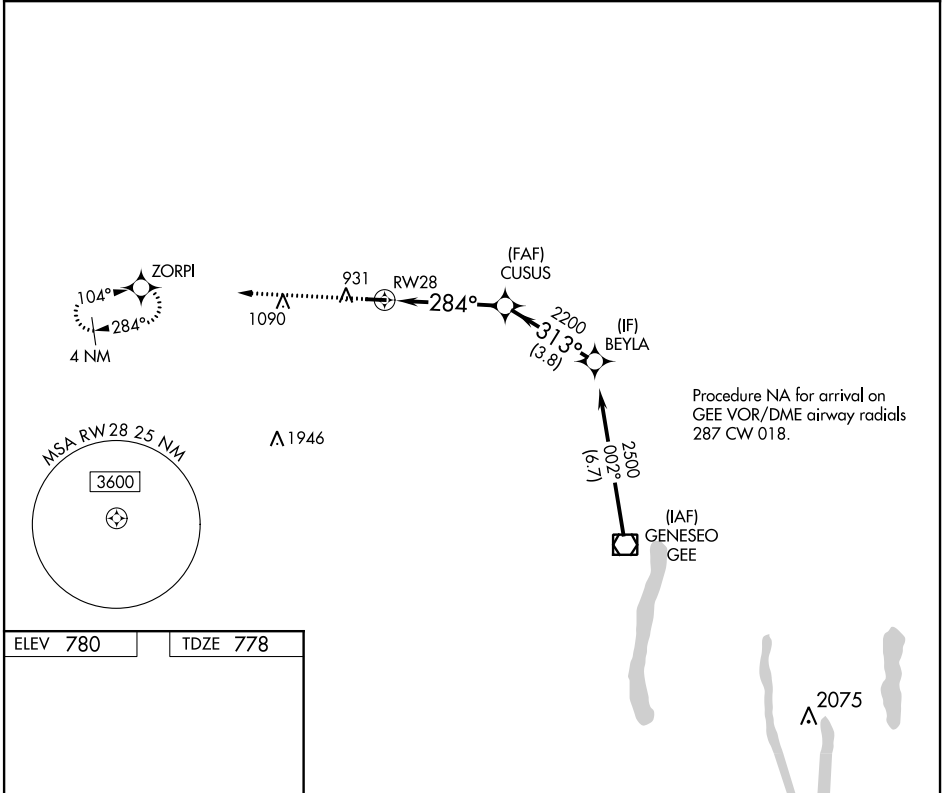

WAAS CH 69330 W28A	APP CRS 284°	Rwy Idg TDZE 778 Apt Elev 780	3854 778 780
--	------------------------	---	---

RNAV (GPS) RWY 28

LE ROY (5G0)

RNP APCH.	Procedure NA at night. Rwy 28 helicopter visibility reduction below 1 SM NA. Use Greater Rochester altimeter setting.	MISSED APPROACH: Climb to 3000 direct ZORPI and hold.
Procedure NA at night. Rwy 28 helicopter visibility reduction below 1 SM NA. Use Greater Rochester altimeter setting.		

ROC ASOS 124.825	ROCHESTER APP CON 123.7 322.3	UNICOM 122.8 (CTAF) 1
----------------------------	---	--

NE-2, 08 OCT 2020 to 05 NOV 2020

NE-2, 08 OCT 2020 to 05 NOV 2020