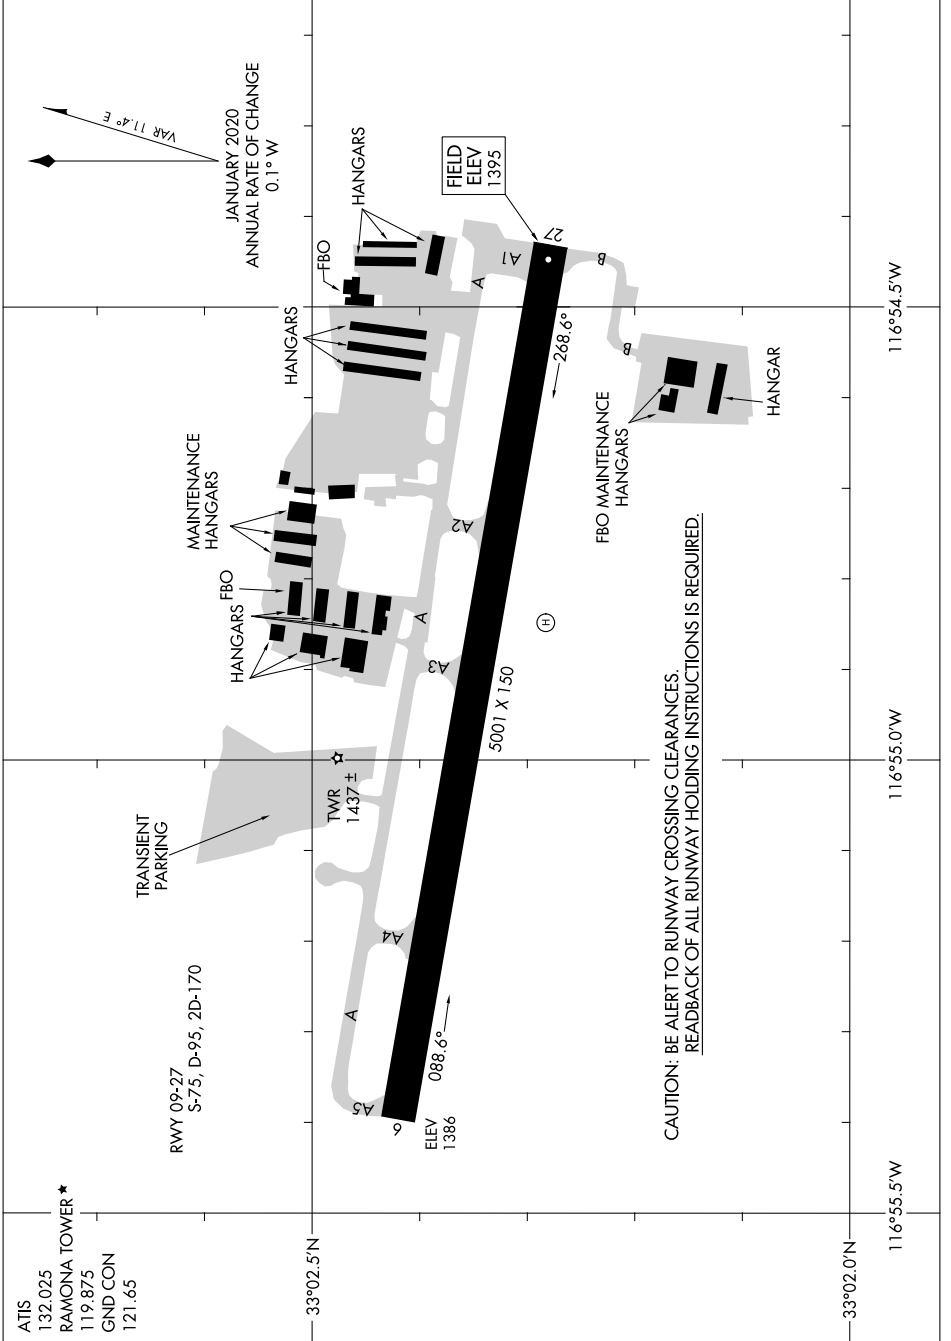

AIRPORT DIAGRAM

AL-6667 (FAA)

RAMONA (RNM)
RAMONA, CALIFORNIA

SW-3, 18 APR 2024 to 16 MAY 2024

AIRPORT DIAGRAM

RAMONA, CALIFORNIA
RAMONA (RNM)

SW-3, 18 APR 2024 to 16 MAY 2024