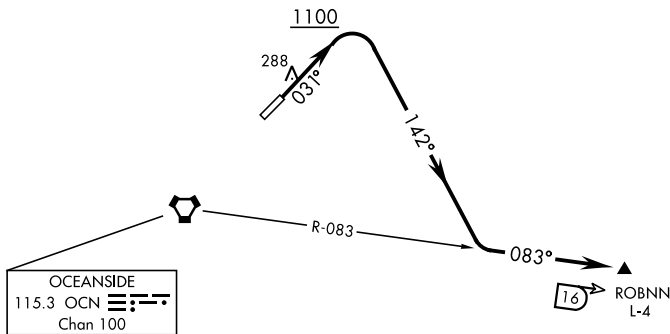

22083

CAMP PENDLETON MCAS (MUNN FLD) (KNFG)

MUNN THREE DEPARTURE (OBSTACLE) (MUNN 3•ROBNN)

OCEANSIDE, CALIFORNIA

ATIS ★ 285.45
 CLNC DEL
 134.675 271.6
 GND CON
 134.675 360.2
 TOWER ★
 128.775 340.2
 SOCAL DEP CON
 127.3 323.0

AL-5985 [USN]

Rwy	Knots	60	120	180	240	300	360
3	V/V(fpm)	378	756	1134	1512	1890	2268

Minimum Climb Rate to 1000

SW-3, 18 APR 2024 to 16 MAY 2024

SW-3, 18 APR 2024 to 16 MAY 2024

DEPARTURE ROUTE DESCRIPTION

TAKE-OFF RWY 3: Climb on heading 031° to 1100 then climbing right turn heading 142° to intercept OCN VORTAC R-083 to ROBNN. Cross ROBNN at 5000 or as directed by ATC.

MUNN THREE DEPARTURE (OBSTACLE) (MUNN 3•ROBNN)