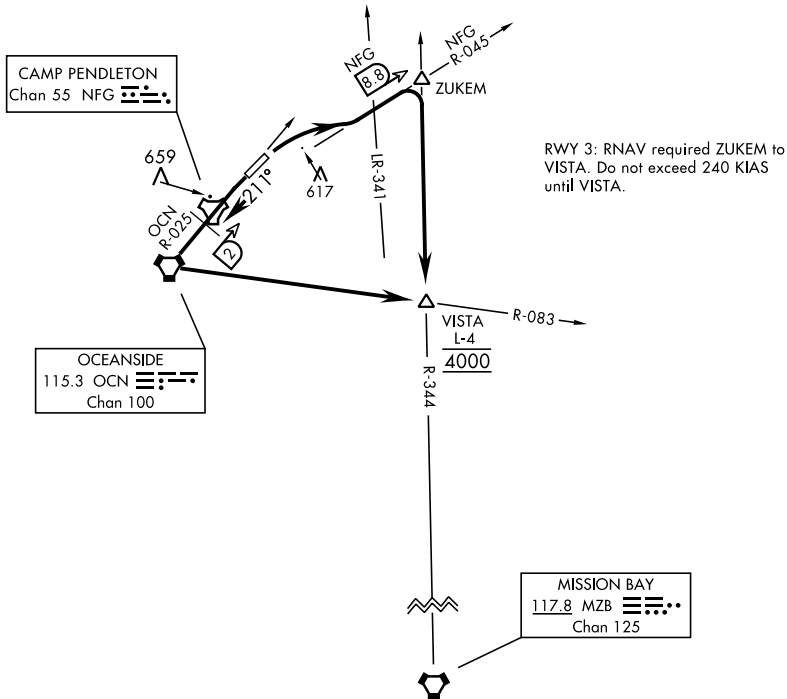

AL-5985 [USN]

Rwy	Knots	60	120	180	240	300	360
3 (C)	V/V(fpm)	486	972	1458	1944	2430	2916
21 (B)	V/V(fpm)	442	884	1326	1768	2210	2652

Minimum Climb Rate

(C) to 800

(B) to 1300

NOT FOR CIVIL USE

RWY 3: RNAV required ZUKEM to VISTA. Do not exceed 240 KIAS until VISTA.

SW-3, 18 APR 2024 to 16 MAY 2024

SW-3, 18 APR 2024 to 16 MAY 2024

DEPARTURE ROUTE DESCRIPTION

TAKE-OFF RWY 3: Climbing right turn to intercept NFG TACAN R-045 to ZUKEM then right turn direct VISTA. Cross VISTA at 4000 or assigned altitude.

TAKE-OFF RWY 21: Climb on heading 211° to intercept OCN VORTAC R-025 then direct OCN then left turn to intercept OCN R-083 direct VISTA. Cross VISTA at 4000 or assigned altitude.