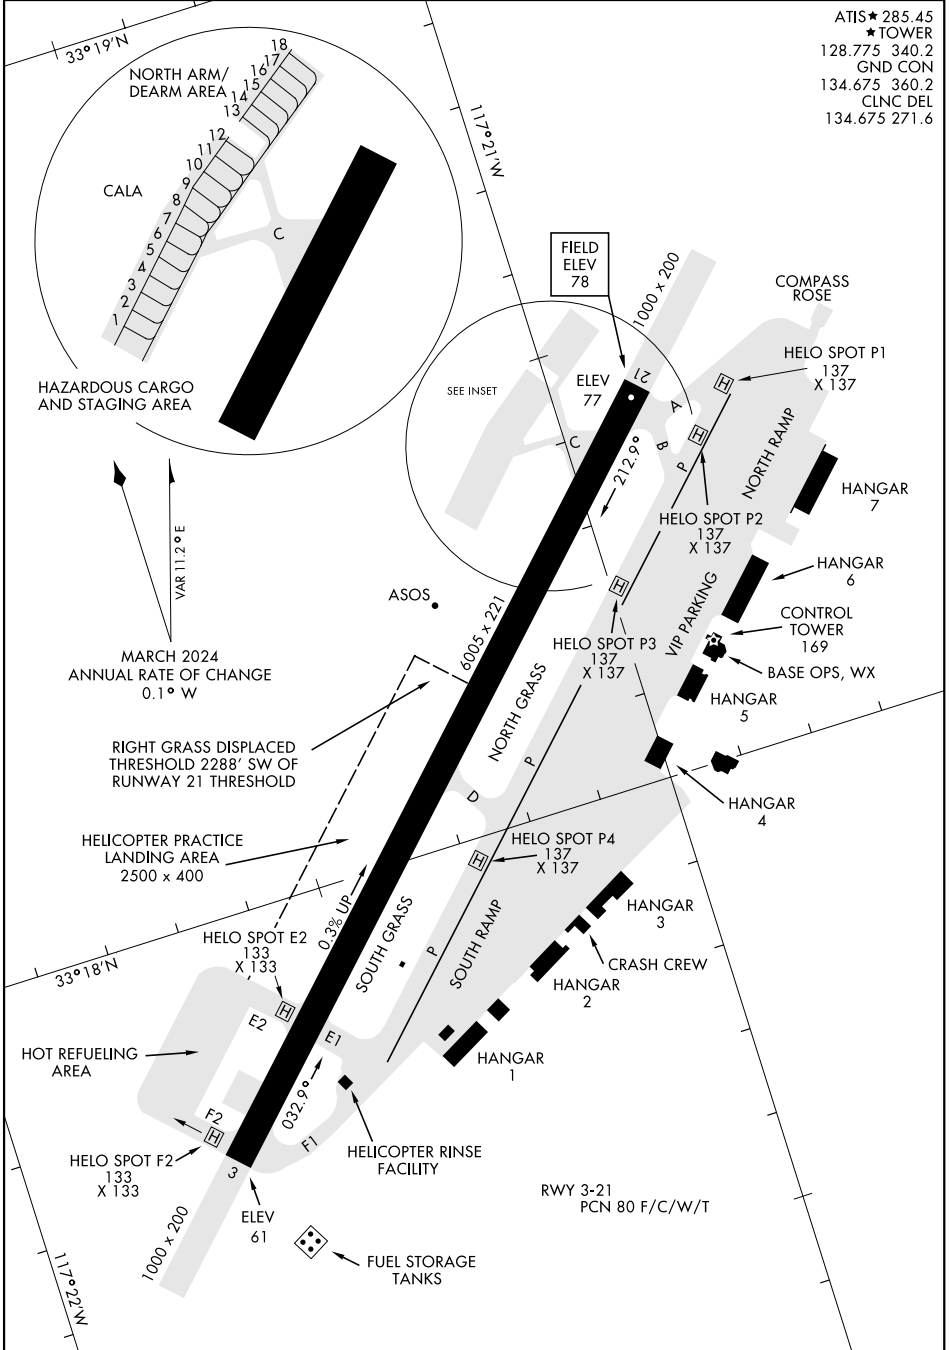

# AIRPORT DIAGRAM

CAMP PENDLETON MCAS (MUNN FLD) (KNFG)

OCEANSIDE, CALIFORNIA

[USN]

- ATIS ★ 285.45
- ★ TOWER
- 128.775 340.2
- GND CON
- 134.675 360.2
- CLNC DEL
- 134.675 271.6

SW-3, 18 APR 2024 to 16 MAY 2024

SW-3, 18 APR 2024 to 16 MAY 2024

# AIRPORT DIAGRAM

OCEANSIDE, CALIFORNIA

CAMP PENDLETON MCAS (MUNN FLD) (KNFG)