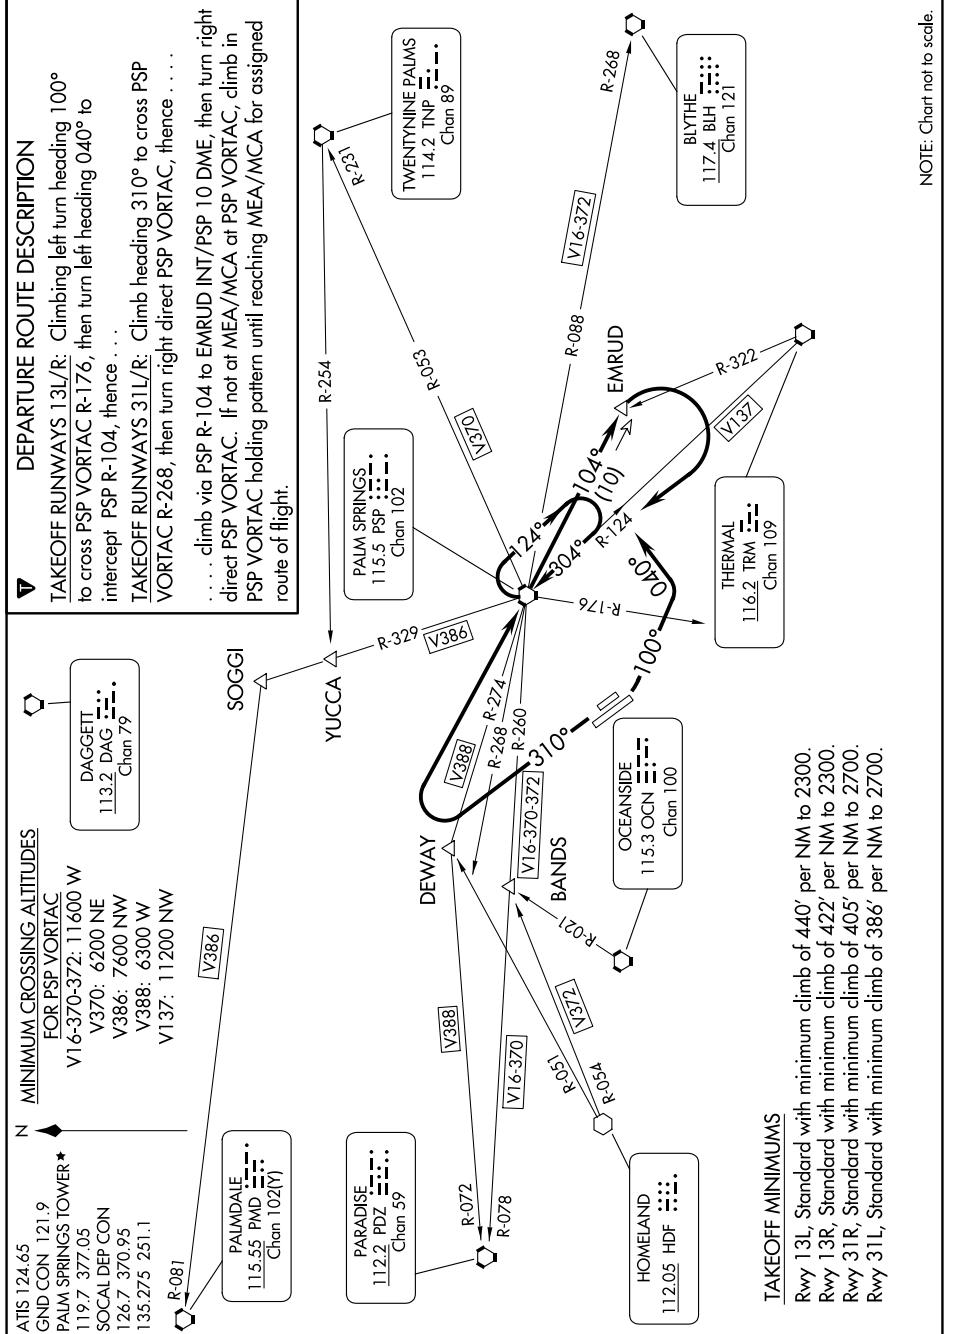

# CATHEDRAL ONE DEPARTURE

AL-545 (FAA)

PALM SPRINGS INTL (PSP)  
PALM SPRINGS, CALIFORNIA

SW-3, 18 APR 2024 to 16 MAY 2024

# CATHEDRAL ONE DEPARTURE

SW-3, 18 APR 2024 to 16 MAY 2024

NOTE: Chart not to scale.