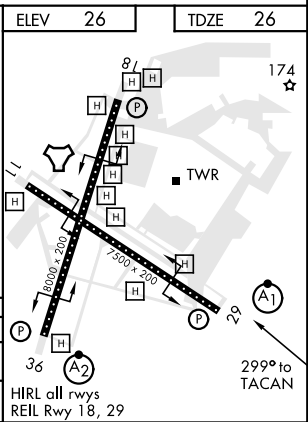

TACAN RWY 29

TACAN NZY Chan 117	APCH CRS 299°	Rwy ldg 7500 TDZE 26 Arprt Elev 26
-----------------------	------------------	---------------------------------------------------

AL-374 [USN]

NORTH ISLAND NAS (HALSEY FIELD) (KNZY)

▼ * When ALS inop, increase CAT AB vis to 1 mile, CAT CD vis to 1½ mile.

MISSED APPROACH: Climbing left turn to 2000 via NZY TACAN R-178 to OCABI. Arc S on NZY 9 DME arc to OBIME, then via NZY R-208 to SKATE and hold.

SAN DIEGO, CALIFORNIA 32°42'N-117°13'W NORTH ISLAND NAS (HALSEY FIELD) (KNZY)

Amdt 4 05NOV20

TACAN RWY 29

SW-3, 18 APR 2024 to 16 MAY 2024

SW-3, 18 APR 2024 to 16 MAY 2024