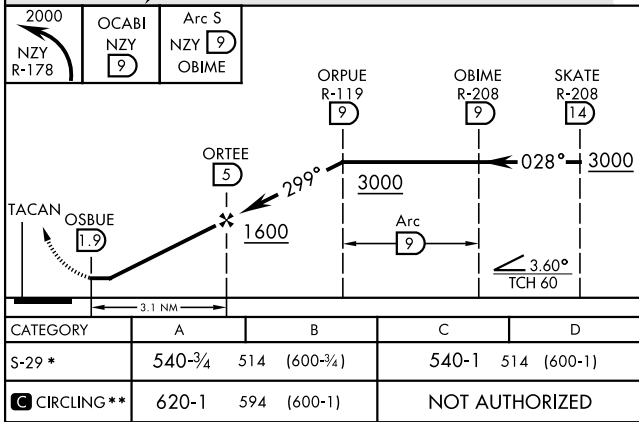

TACAN RWY 29

TACAN NZY Chan 117	APCH CRS 299°	Rwy ldg 7500 TDZE 26 Arprt Elev 26
-----------------------	------------------	---------------------------------------------------

AL-374 [USN]

NORTH ISLAND NAS (HALSEY FIELD) (KNZY)

▼ * When ALS inop, increase CAT AB vis to 1 mile, CAT CD vis to 1½ mile.

MISSED APPROACH: Climbing left turn to 2000 via NZY TACAN R-178 to OCABI. Arc S on NZY 9 DME arc to OBIME, then via NZY R-208 to SKATE and hold.

SAN DIEGO, CALIFORNIA 32°42'N-117°13'W NORTH ISLAND NAS (HALSEY FIELD) (KNZY)

Amdt 4 05NOV20

TACAN RWY 29

SW-3, 18 APR 2024 to 16 MAY 2024

SW-3, 18 APR 2024 to 16 MAY 2024