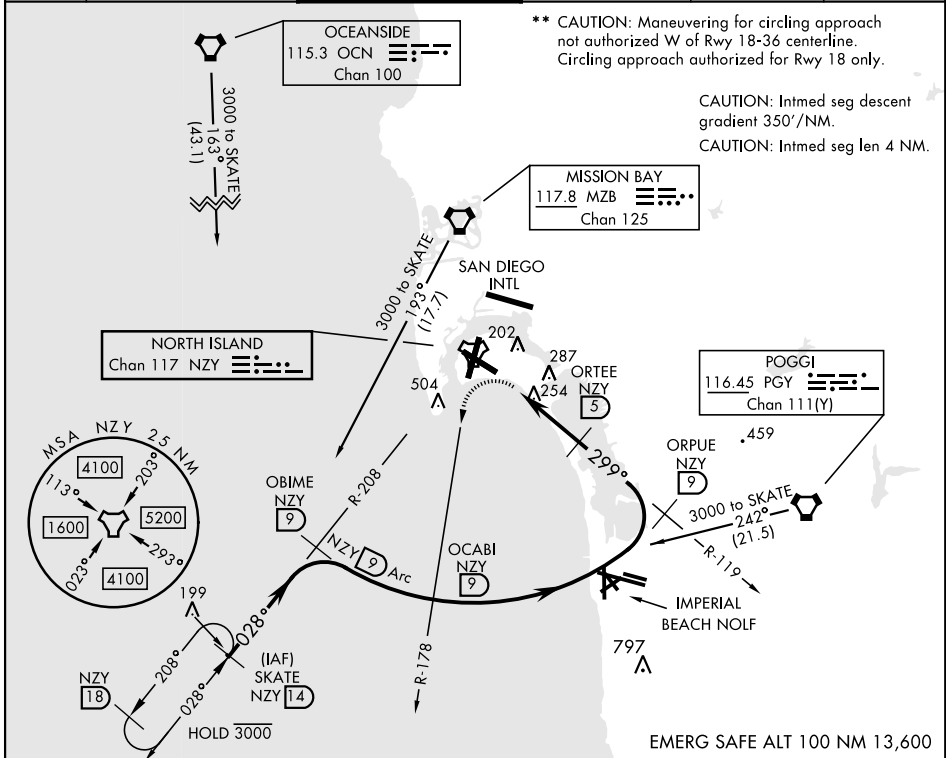

TACAN RWY 29

TACAN NZY Chan 117	APCH CRS 299°	Rwy ldg 7500 TDZE 26 Arprt Elev 26
-----------------------	------------------	---------------------------------------------------

AL-374 [USN]

NORTH ISLAND NAS (HALSEY FIELD) (KNZY)

▼ * When ALS inop, increase CAT AB vis to 1 mile, CAT CD vis to 1½ mile.

MISSED APPROACH: Climbing left turn to 2000 via NZY TACAN R-178 to OCABI. Arc S on NZY 9 DME arc to OBIME, then via NZY R-208 to SKATE and hold.

SAN DIEGO, CALIFORNIA 32°42'N-117°13'W NORTH ISLAND NAS (HALSEY FIELD) (KNZY)

Amdt 4 05NOV20

TACAN RWY 29

SW-3, 18 APR 2024 to 16 MAY 2024

SW-3, 18 APR 2024 to 16 MAY 2024