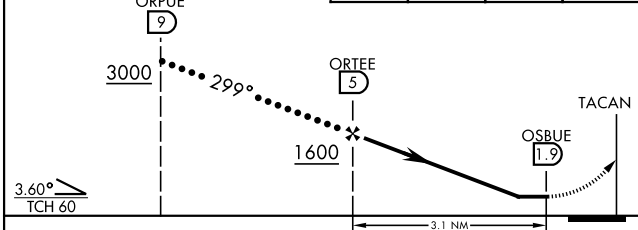

CATEGORY	C	D	E
S-29 *	540-1 514 (600-1)		
CIRCLING	NOT AUTHORIZED		

HI-TACAN Z RWY 29

SW-3, 18 APR 2024 to 16 MAY 2024

SW-3, 18 APR 2024 to 16 MAY 2024