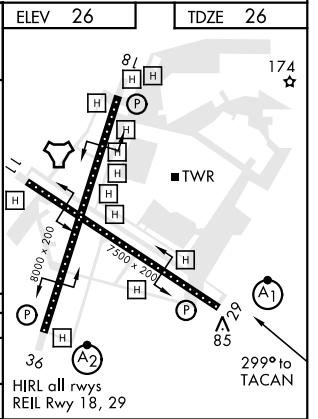

CATEGORY	C	D	E
S-29 *	540-1 514 (600-1)		
CIRCLING	NOT AUTHORIZED		

HI-TACAN Z RWY 29

SW-3, 18 APR 2024 to 16 MAY 2024

SW-3, 18 APR 2024 to 16 MAY 2024