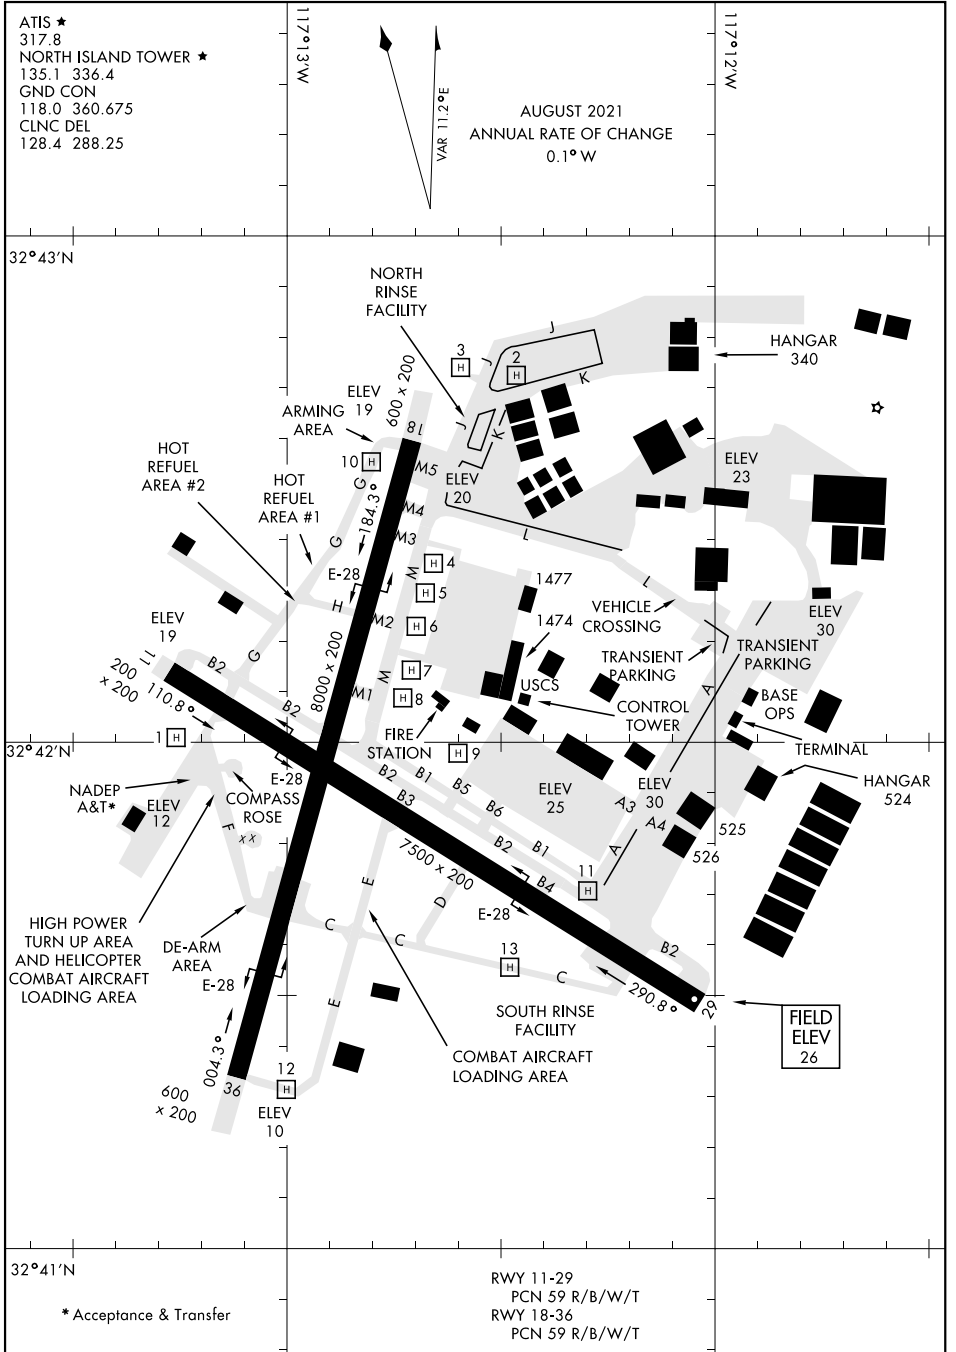

AIRPORT DIAGRAM

AL-374 [USN]

ATIS ★
 317.8
 NORTH ISLAND TOWER ★
 135.1 336.4
 GND COM
 118.0 360.675
 CLNC DEL
 128.4 288.25

AUGUST 2021
 ANNUAL RATE OF CHANGE
 0.1° W

SW-3, 18 APR 2024 to 16 MAY 2024

SW-3, 18 APR 2024 to 16 MAY 2024

* Acceptance & Transfer

AIRPORT DIAGRAM