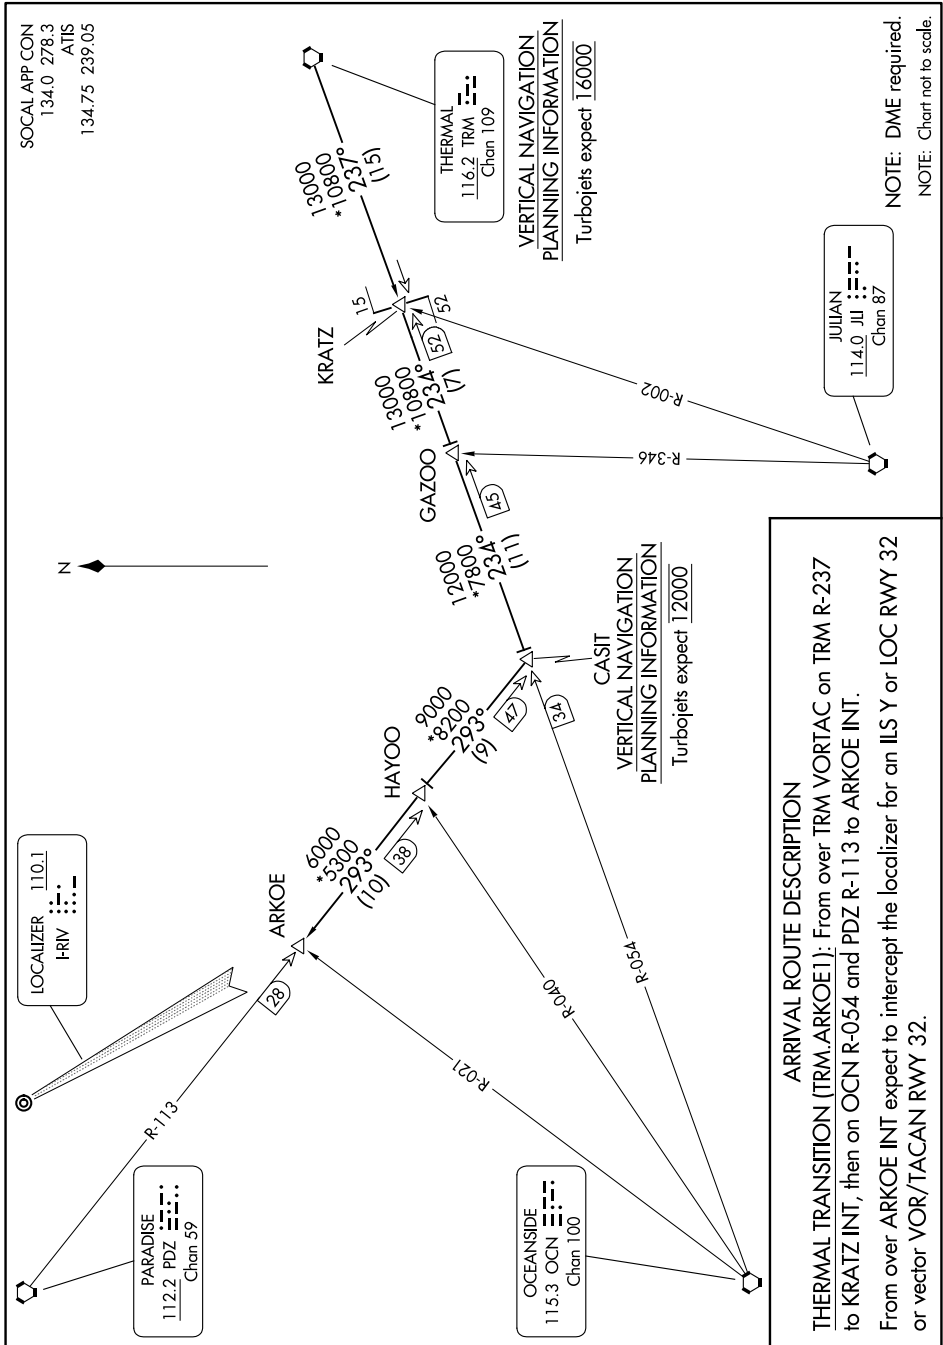

ARKOE ONE ARRIVAL

AL-348 (FAA)

MARCH ARB (KRIV)
RIVERSIDE, CALIFORNIA

SW-3, 18 APR 2024 to 16 MAY 2024

ARKOE ONE ARRIVAL

RIVERSIDE, CALIFORNIA
MARCH ARB (KRIV)

SW-3, 18 APR 2024 to 16 MAY 2024